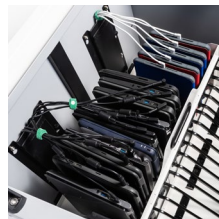

LocknCharge makes life easier.

NEW Top Loading Cart Design.

The newly designed lid now folds all the way down to the sides of the Cart, allowing for unrestricted access to devices from all four sides making hand-out and pack-up even quicker. Plus, there's no bending down to remove devices from a bottom shelf. Your back and your sanity will thank you!