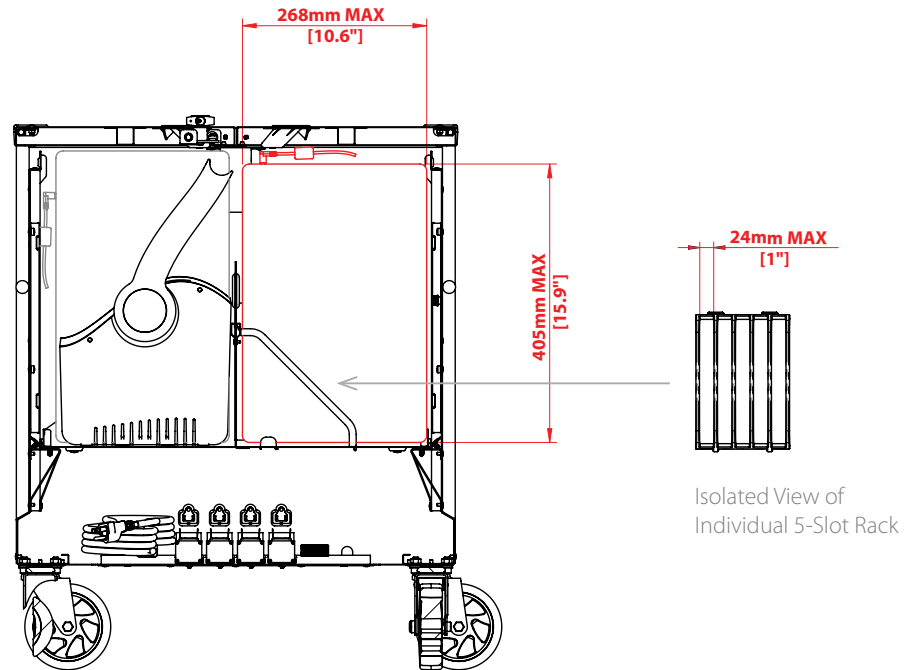

Joey 30 & 40 Cart™ Device Racks Compatibility Guide

How to Check Your Device's Compatibility:

1. 1 The design of the Joey 30 Cart™, Joey 40 Cart™ and their device racks makes them compatible with almost all mobile devices, with or without cases.
2. 2 Refer to the red measurements on the rack drawings to the right. **If your device is smaller than the measurements shown, your device is compatible.**

Cart Compatibility	Description	Total Devices per Cart	Max Dimensions (mm): (length x width x thickness)	Max Dimensions (inches): (length x width x thickness)
Joey 30 (10237) Joey 40 (10238)	5-Slot Device Racks	30 or 40	405mm x 268mm x 24mm	15.9" x 10.6" x 1"

www.lockncharge.com

Phone: (888) 943-6803 | info@lockncharge.com