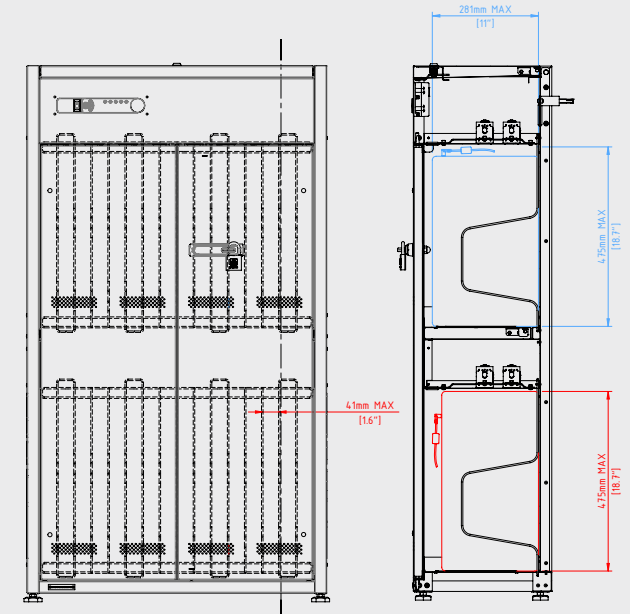

Revolution 32 Wire Device Racks

Designed to fit devices up to 17" including laptops, Chromebooks, Macbooks, iPads and tablets.

Revolution 32 Device Racks

Check Your Device's Compatibility:

① Check where the power inlet is located on your device. Is it on the **side** or **rear**?

② Check device dimensions:

- Use the **blue** measurements on the Cart drawings to the right if the power inlet is on the **side** of your device.
- Use the **red** measurements on the Cart drawings to the right if the power inlet is on the **rear** of your device.

③ If your device is smaller than the measurements shown, your device is compatible.

Cabinet Compatibility	Description	Total Devices Per Cabinet	Max Device Dimensions with Power Cable
10203	16 slot device rack pair	32	475 mm (H) x 40 mm (W) x 280 mm (D) 18.7" (H) x 1.6" (W) x 11" (D)