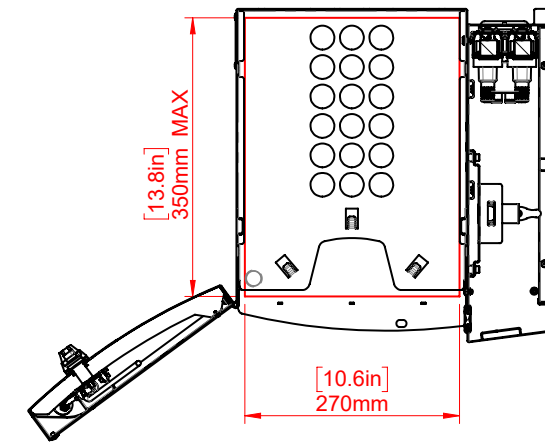

Putnam 18-C Base Charging Station™ Compatibility Guide

How to Check Your Device's Compatibility:

1. 1 The Putnam 18-C Base Charging Station is designed specifically for 11-13" Chromebooks, and can also charge small laptops, tablets and iPads.
2. 2 Refer to the red measurements on the Station drawings to the right. **If your device is smaller than the measurements shown, your device is compatible.**