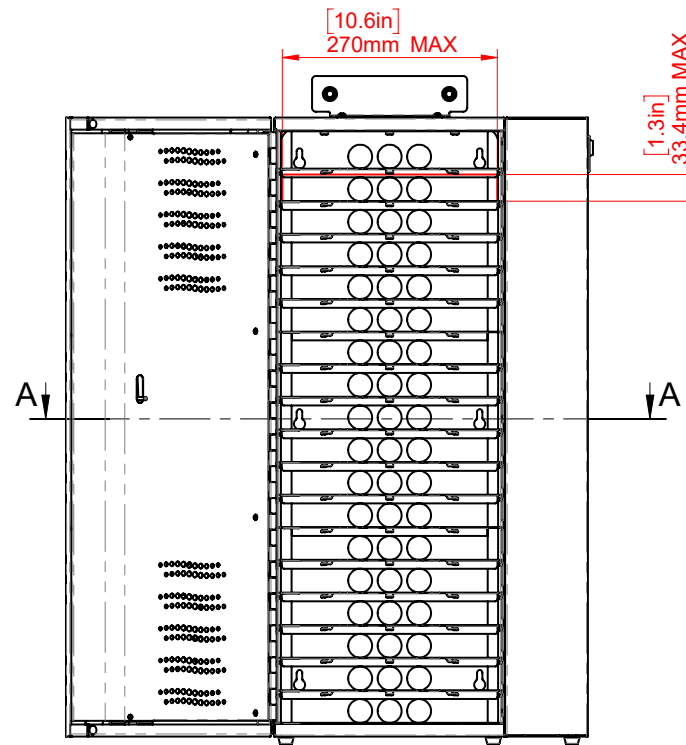

Putnam 18-C Base Charging Station™ Compatibility Guide

How to Check Your Device's Compatibility:

1. 1 The Putnam 18-C Base Charging Station is designed specifically for 11-13" Chromebooks, and can also charge small laptops, tablets and iPads.
2. 2 Refer to the red measurements on the Station drawings to the right. **If your device is smaller than the measurements shown, your device is compatible.**